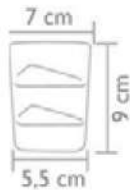

162

Copo Square Empilhável
250ml