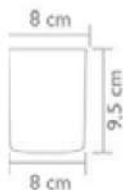

719
Socador

3 cm

18 cm

521

Bowl 1L

Ø 14,5cm

8cm

5,5cm

107

Caneca Barril 370ml

110
Copo Júnior 90ml

120
Copo Drink 350ml

130
Copo Kid 200ml

150
Copo Long Drink 300ml

160
Copo Square 300ml

161
Copo Square 250ml