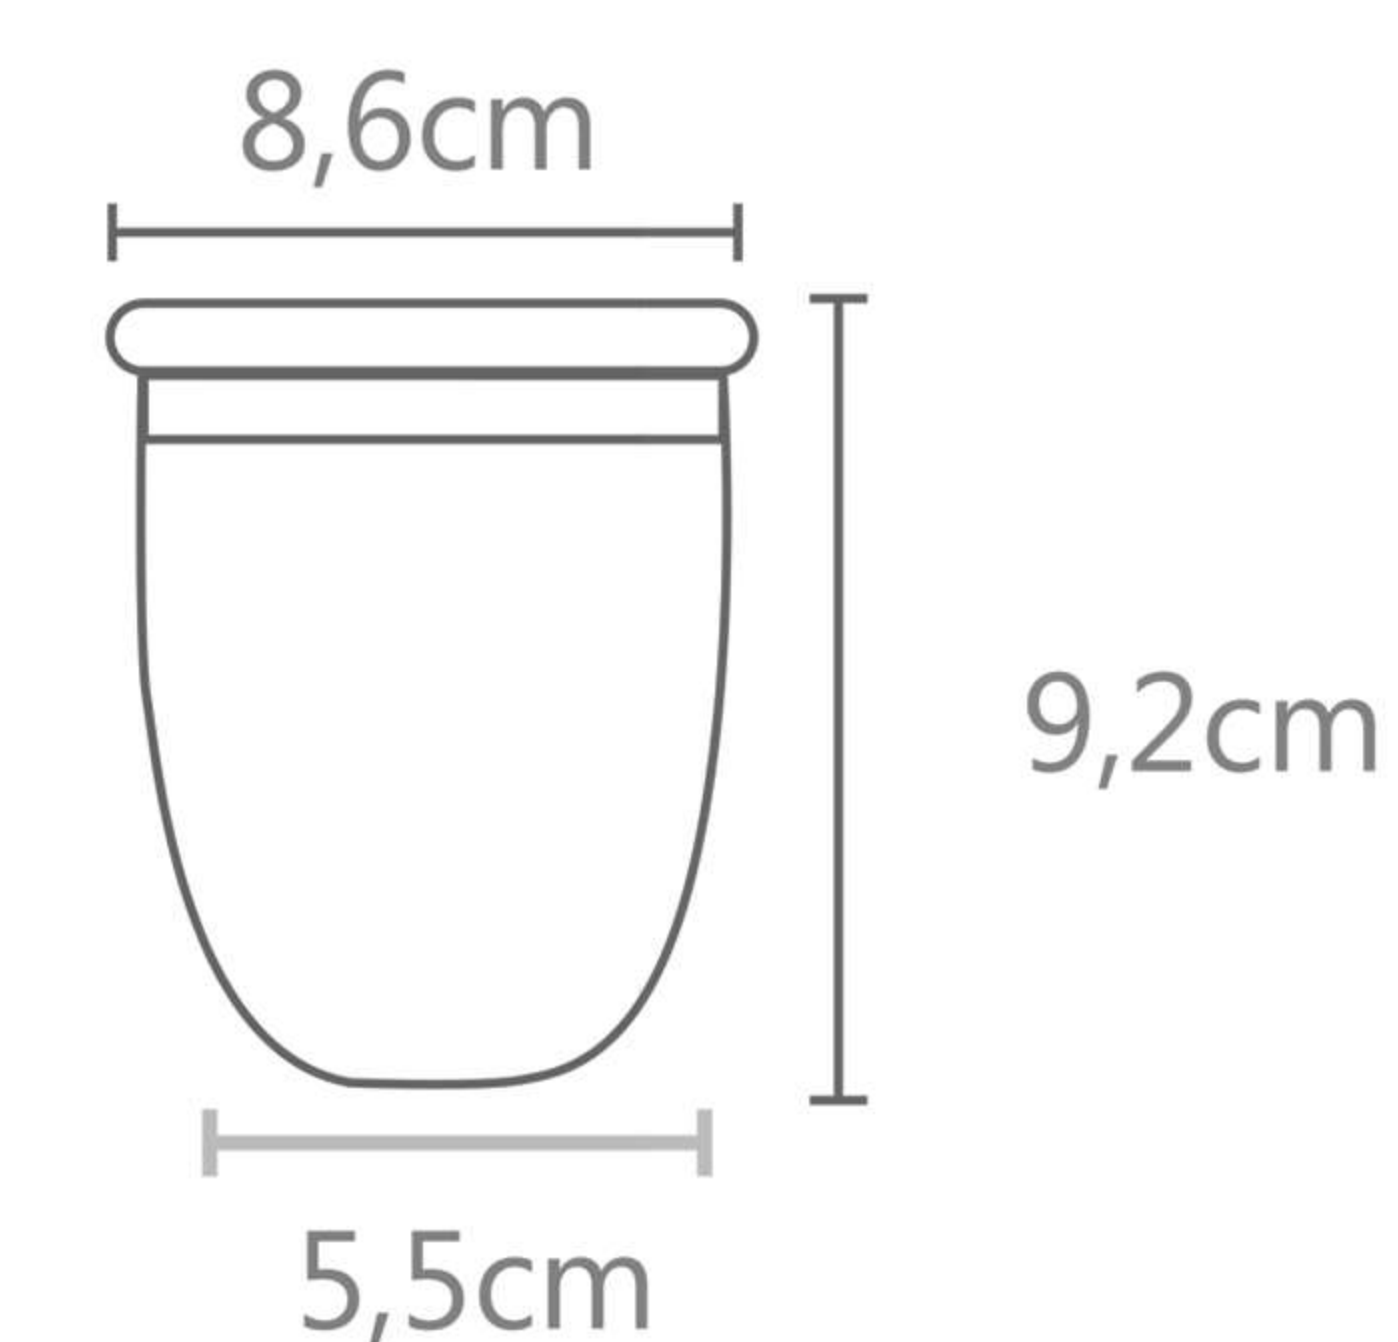

543

Pote para Condimentos 300ml