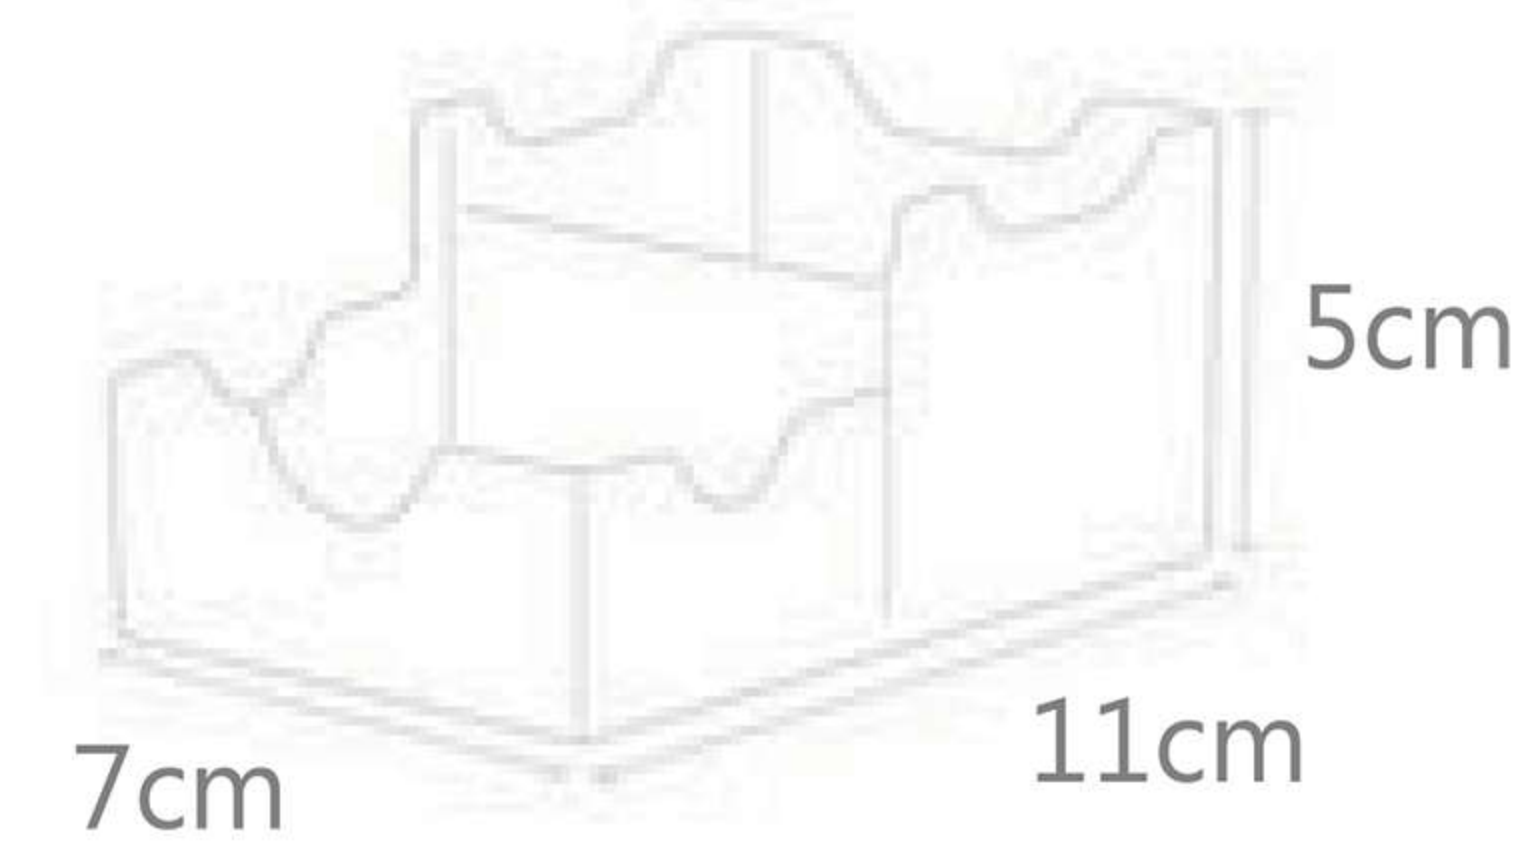

542
Porta Queijo