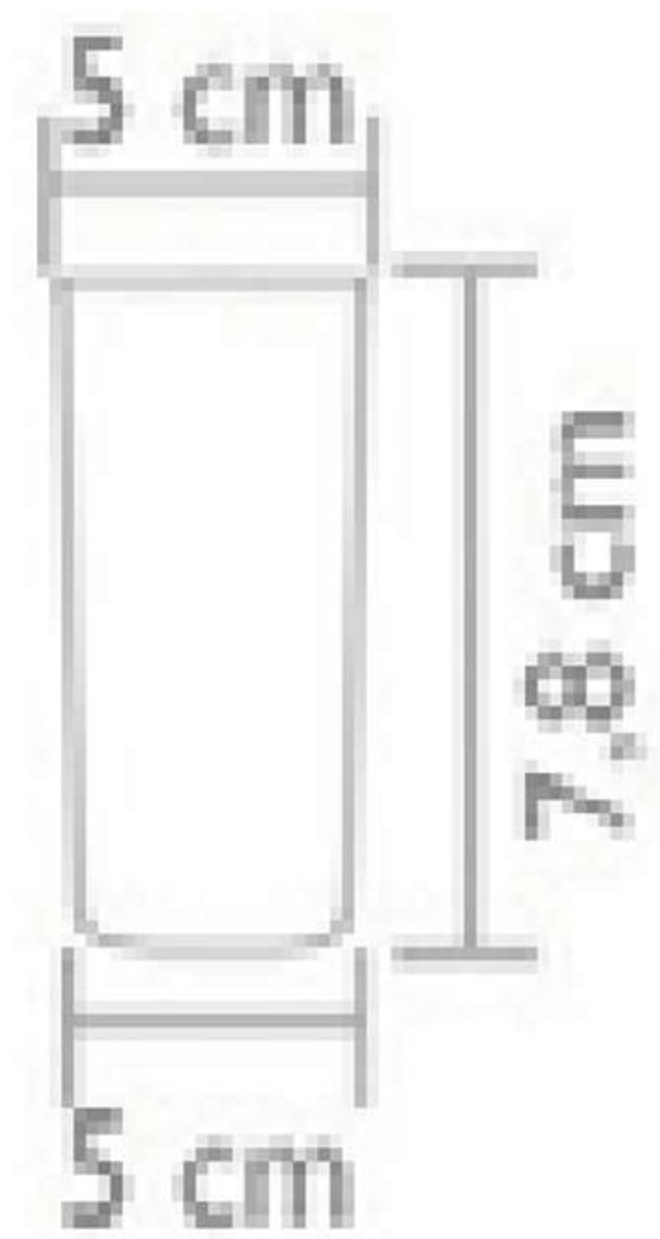

Bowl 1L

Ø 14,5cm

8cm

5,5cm

110
Copo Júnior 90ml

120
Copo Drink 350ml

130
Copo Kid 200ml

150
Copo Long Drink 300ml