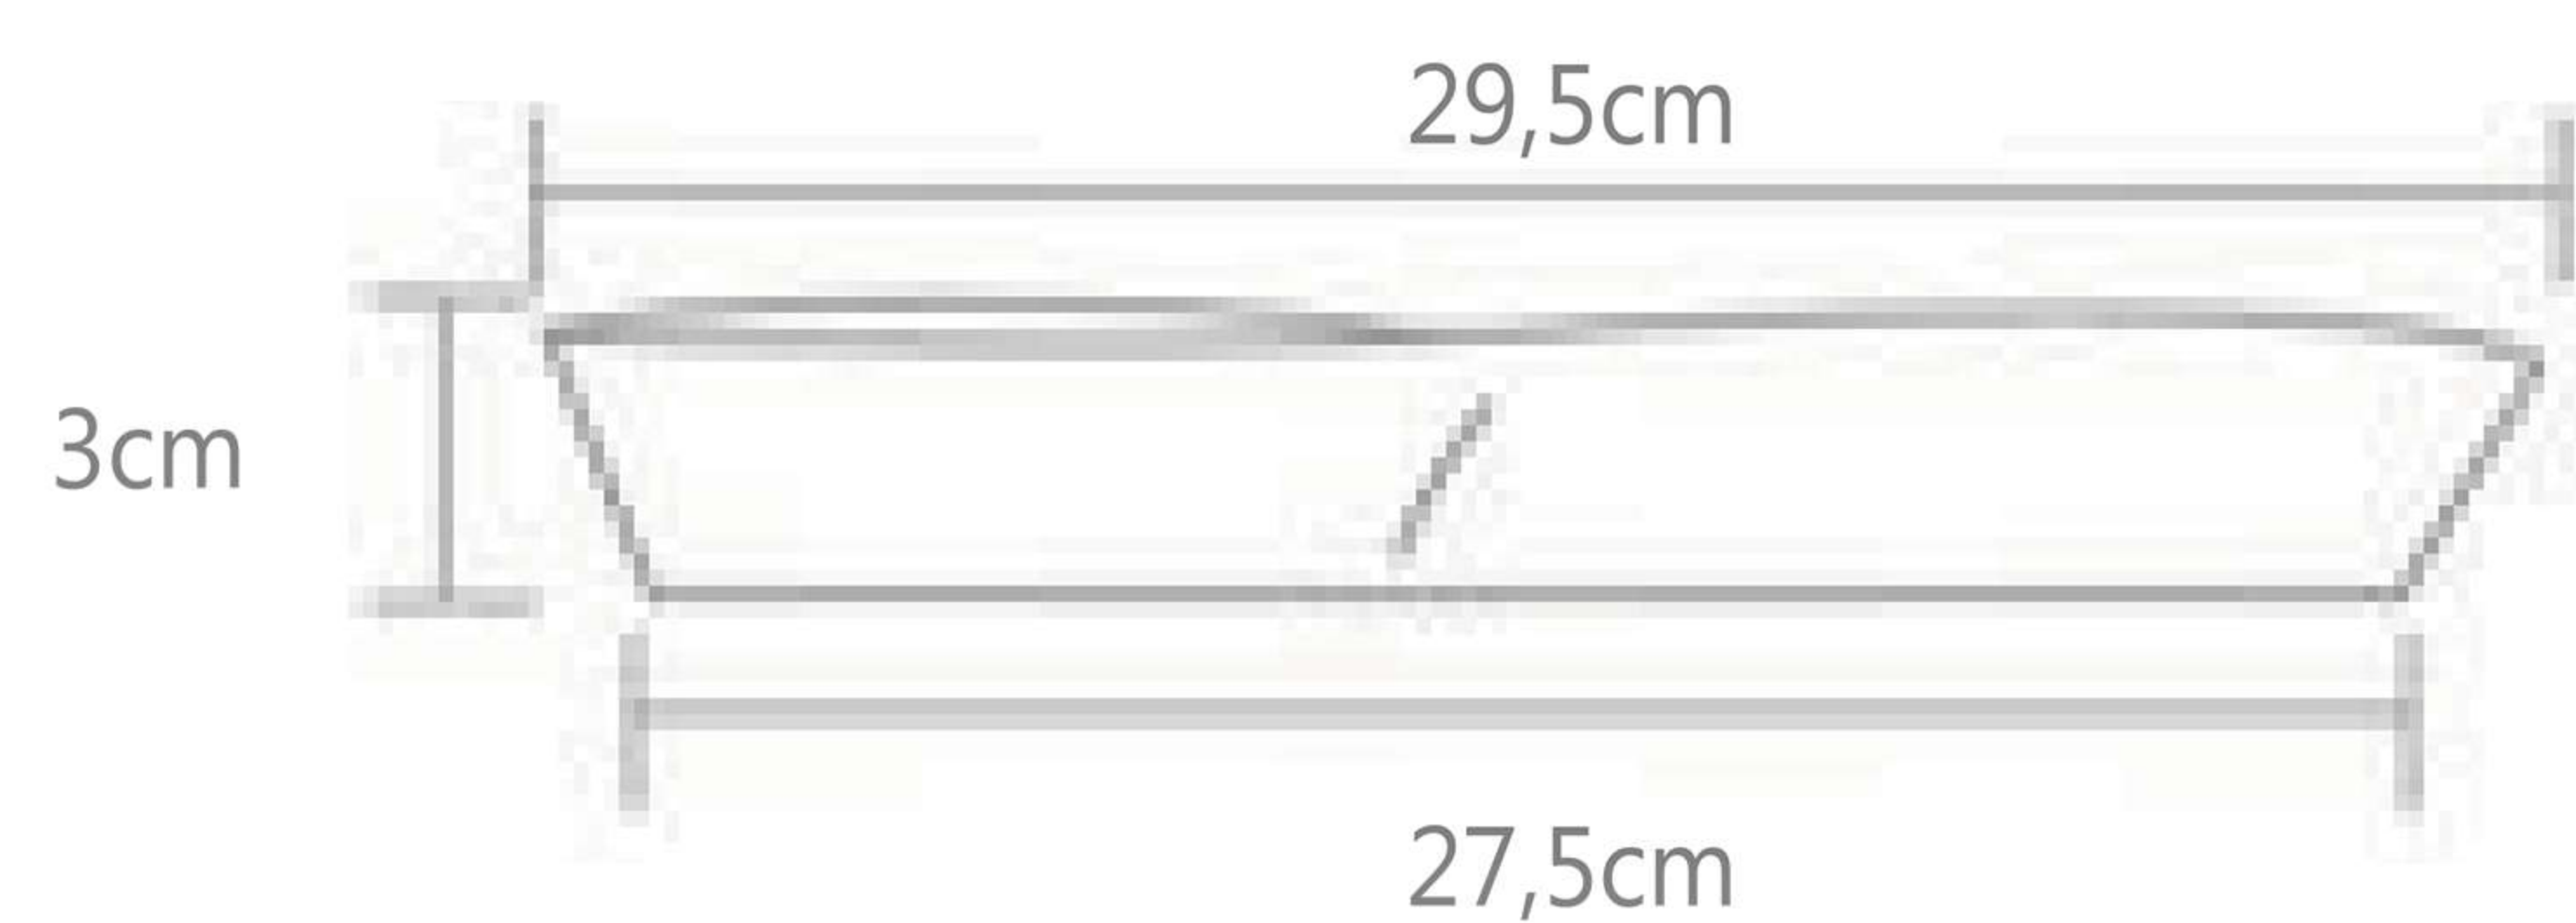

502

Petisqueira Couvert