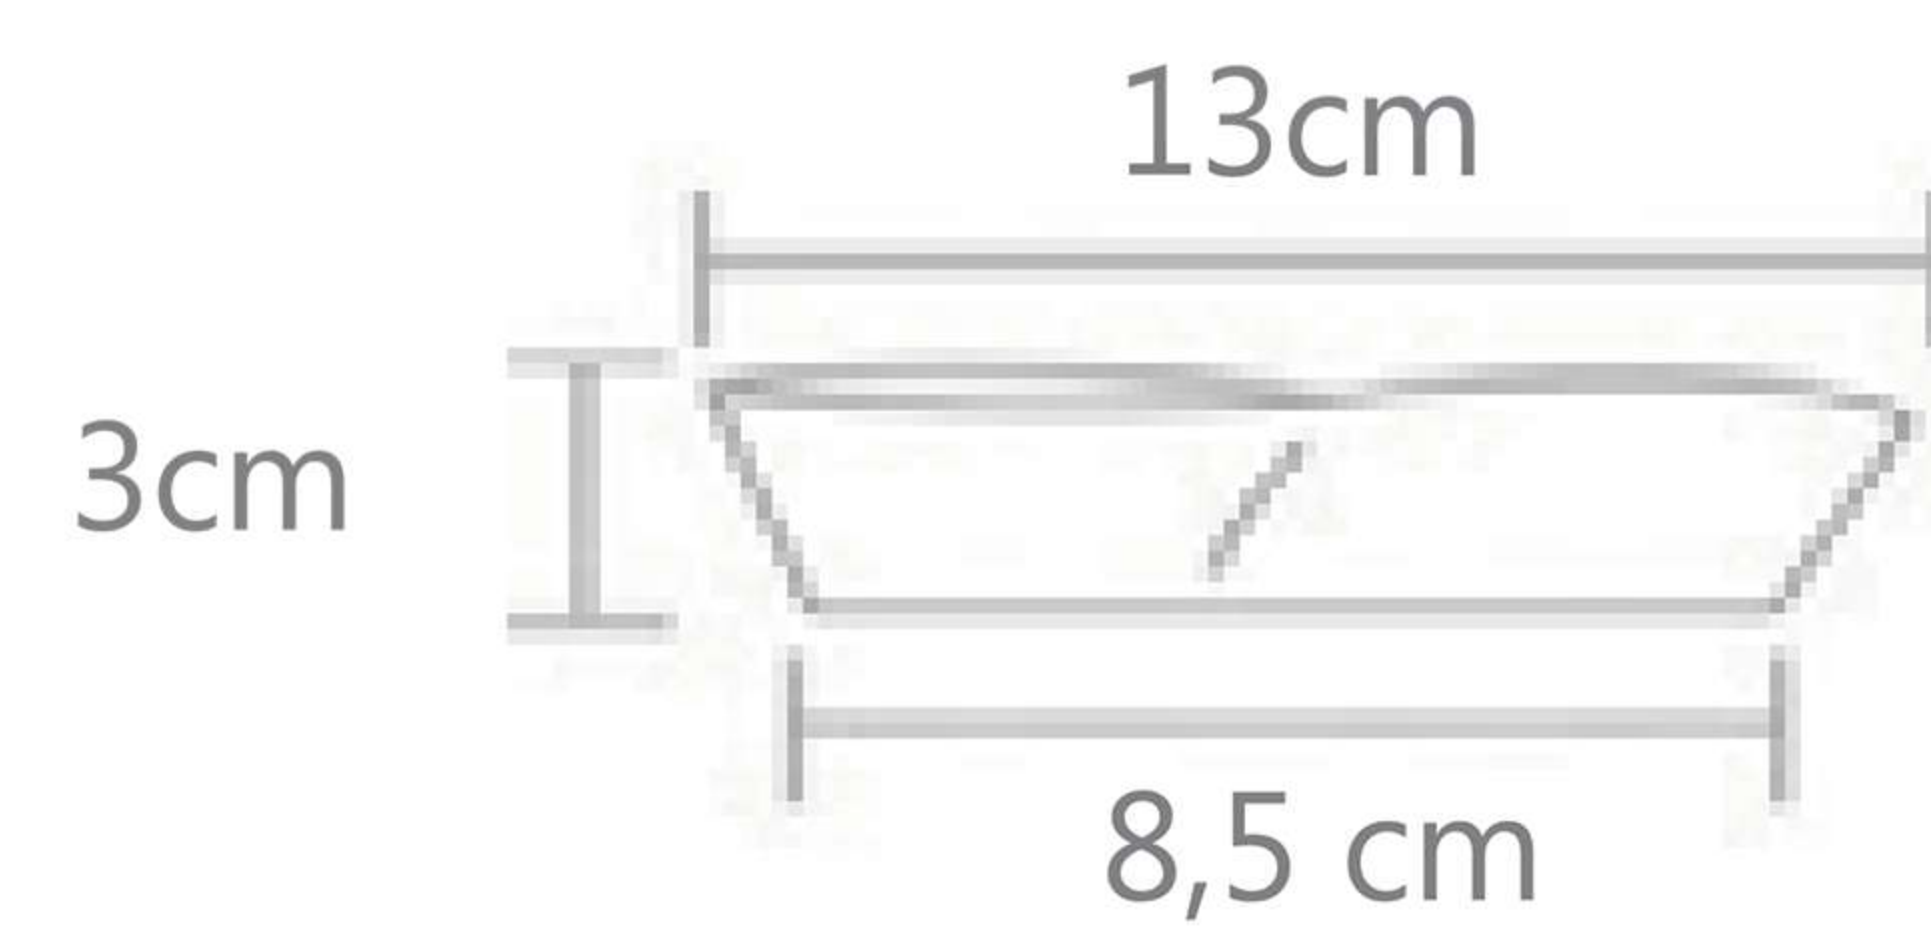

501

Prato Gourmet