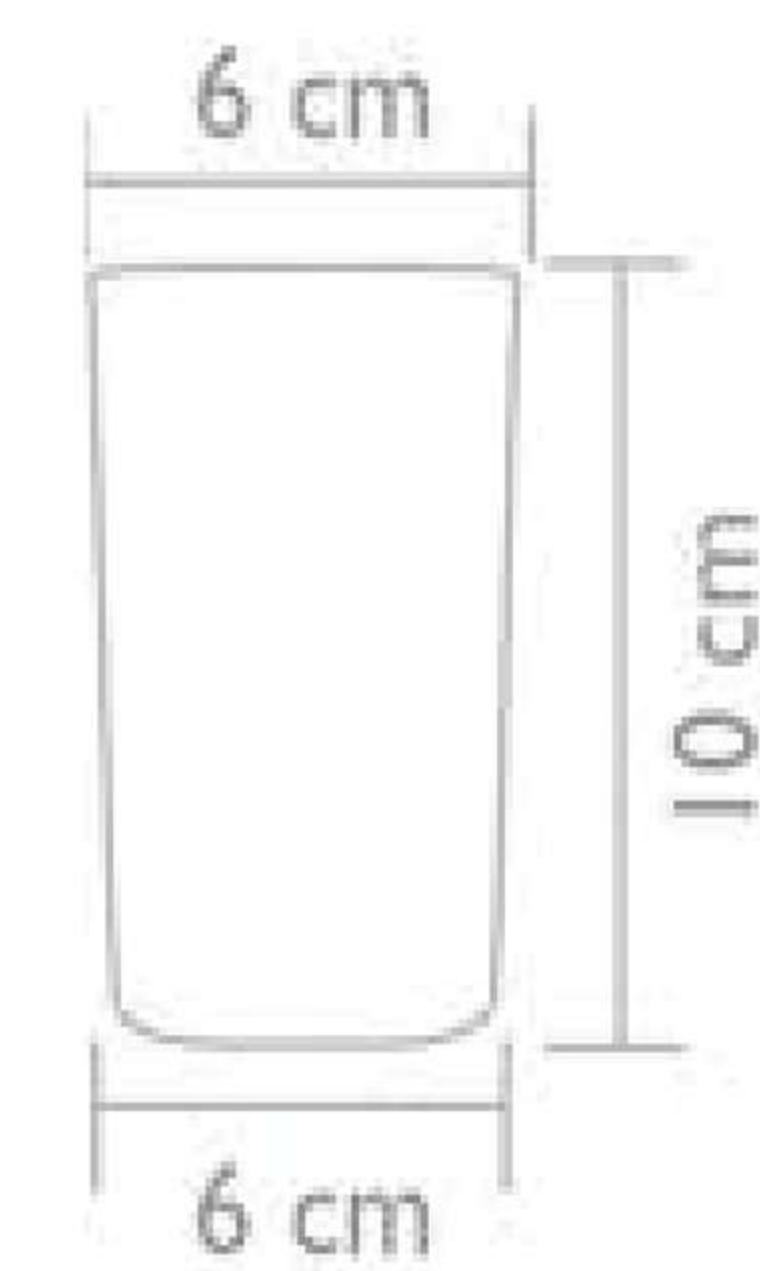

Bowl 1L

Ø 14,5cm

8cm

5,5cm

110
Copo Júnior 90ml

120
Copo Drink 350ml

130
Copo Kid 200ml

150
Copo Long Drink 300ml