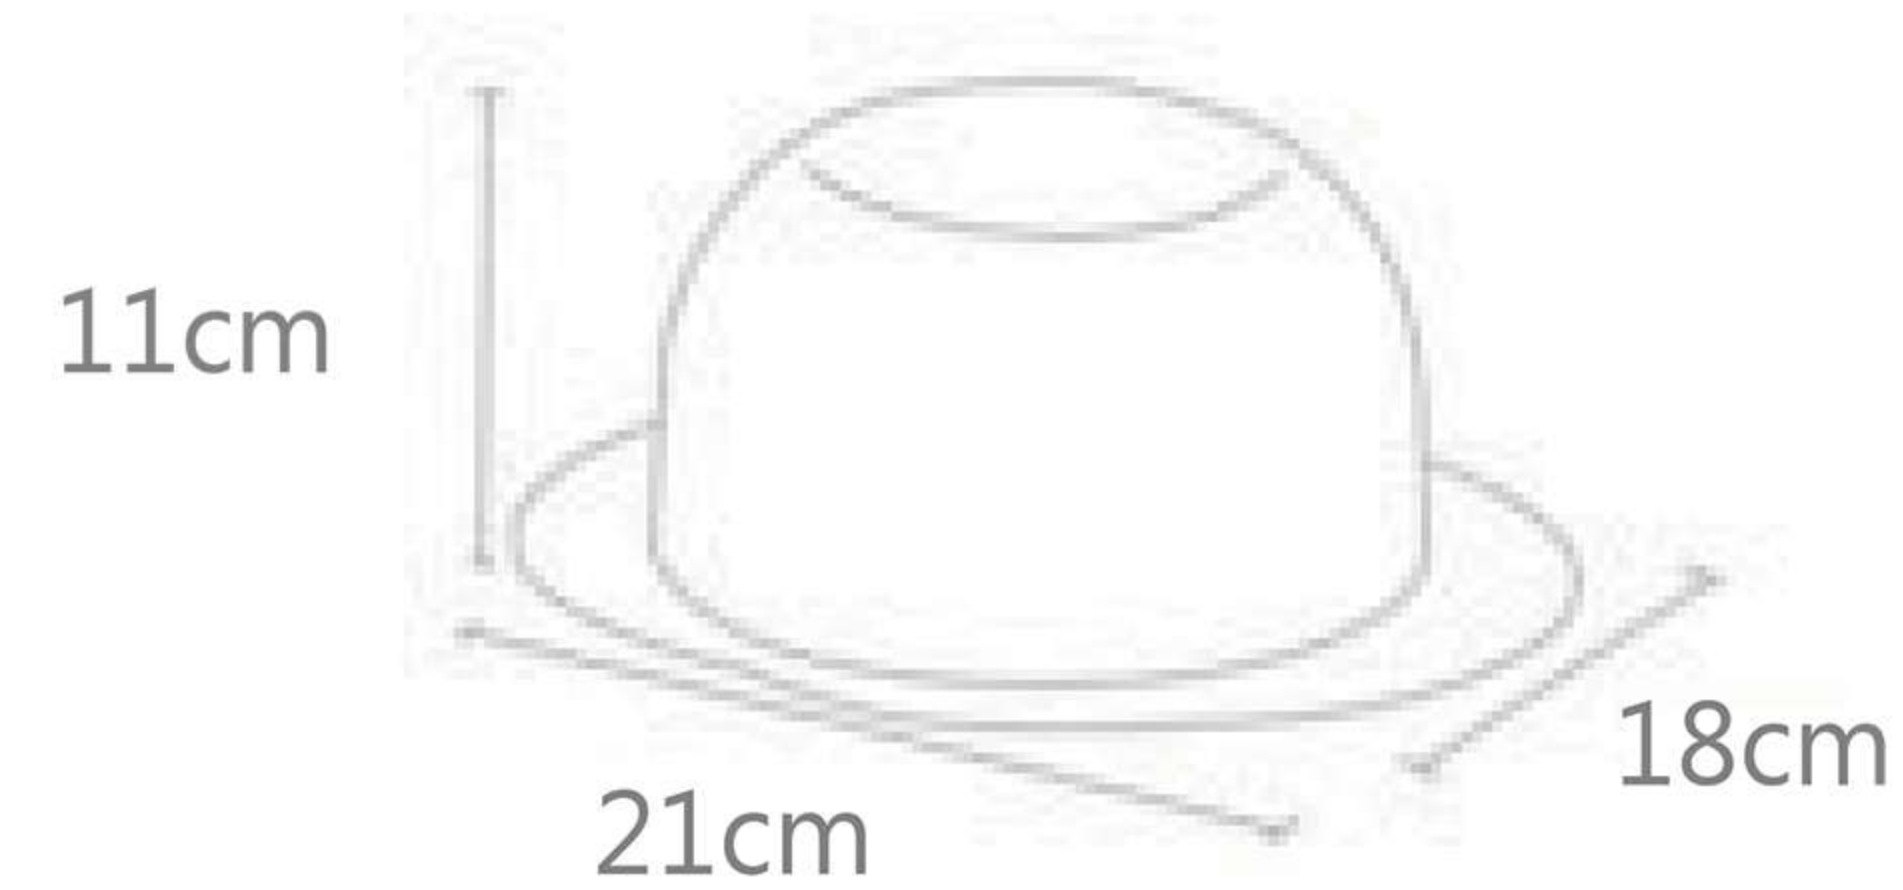

545
Pote Multiuso Girassol 1L