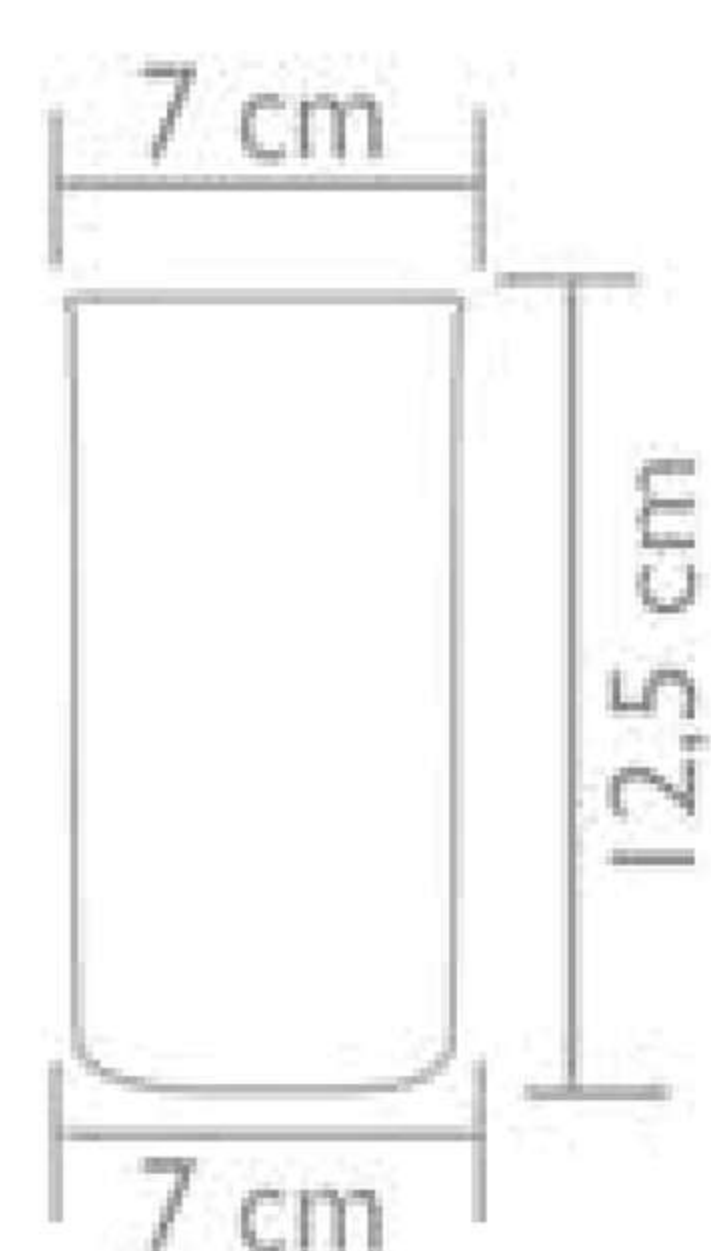

280
Copo Tulipa 300ml