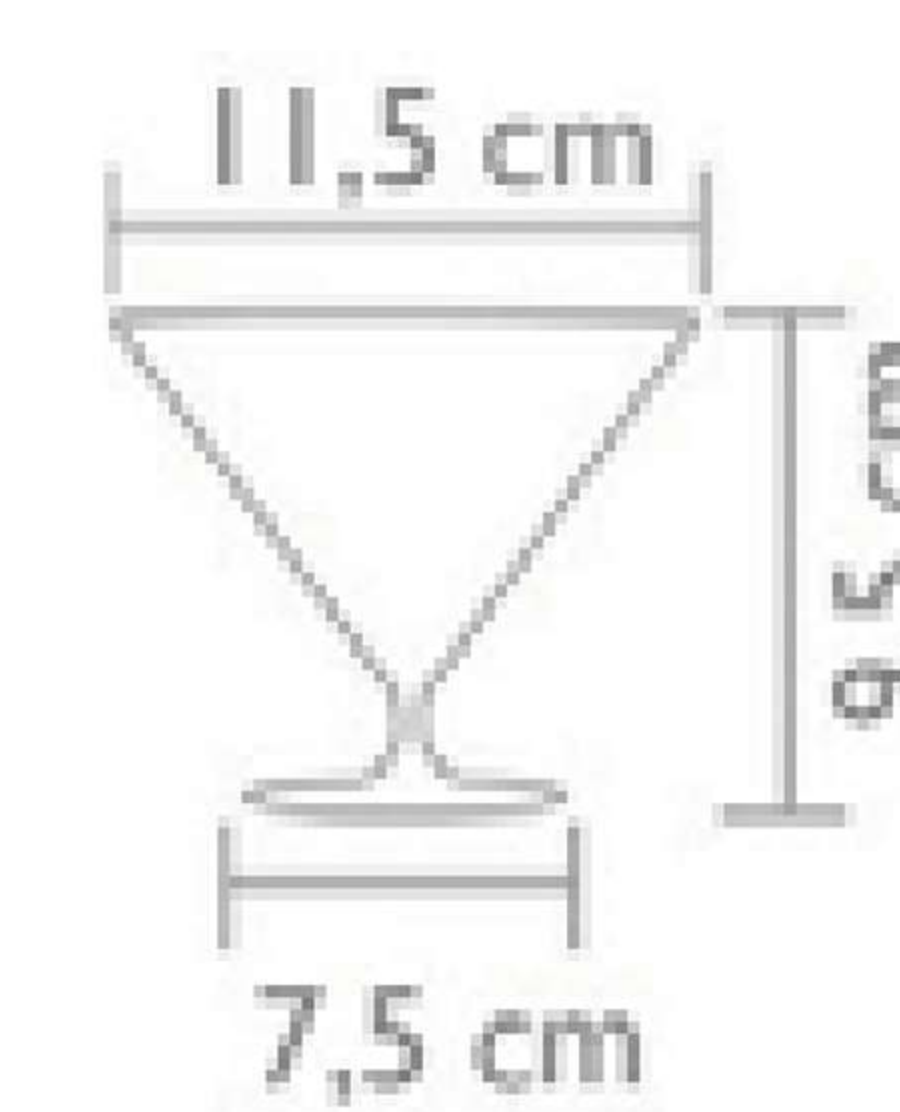

262

Taça Atena 230ml