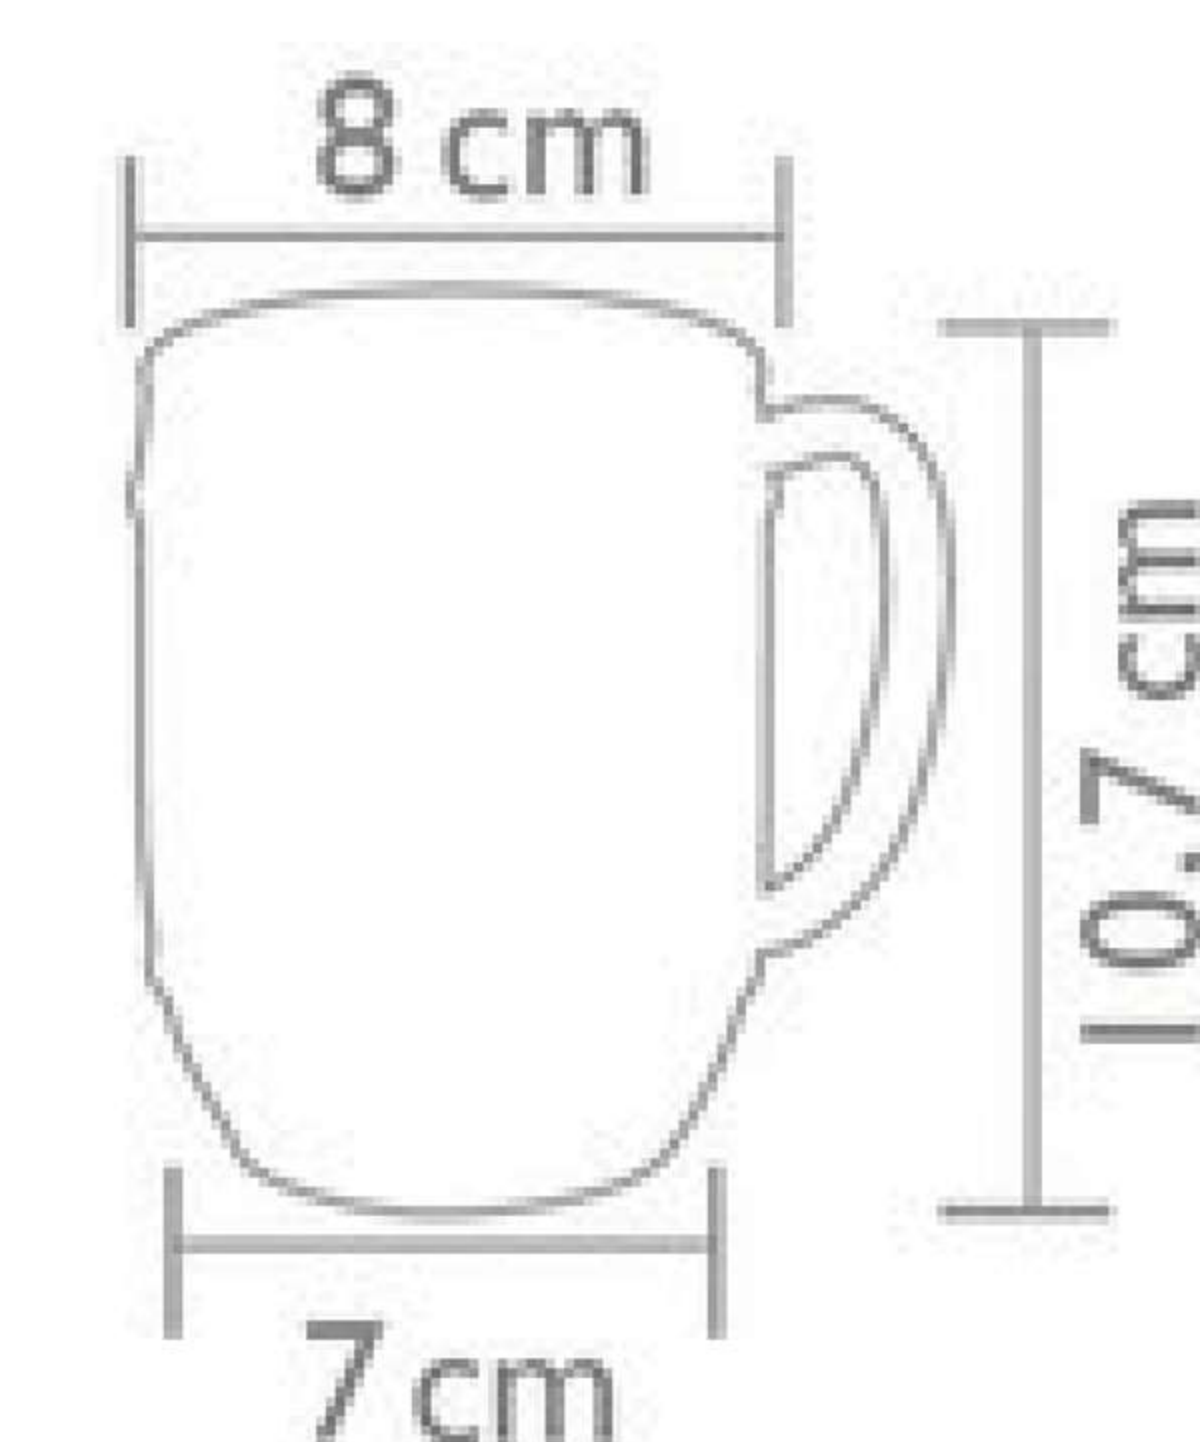

107

Caneca Barril 370ml