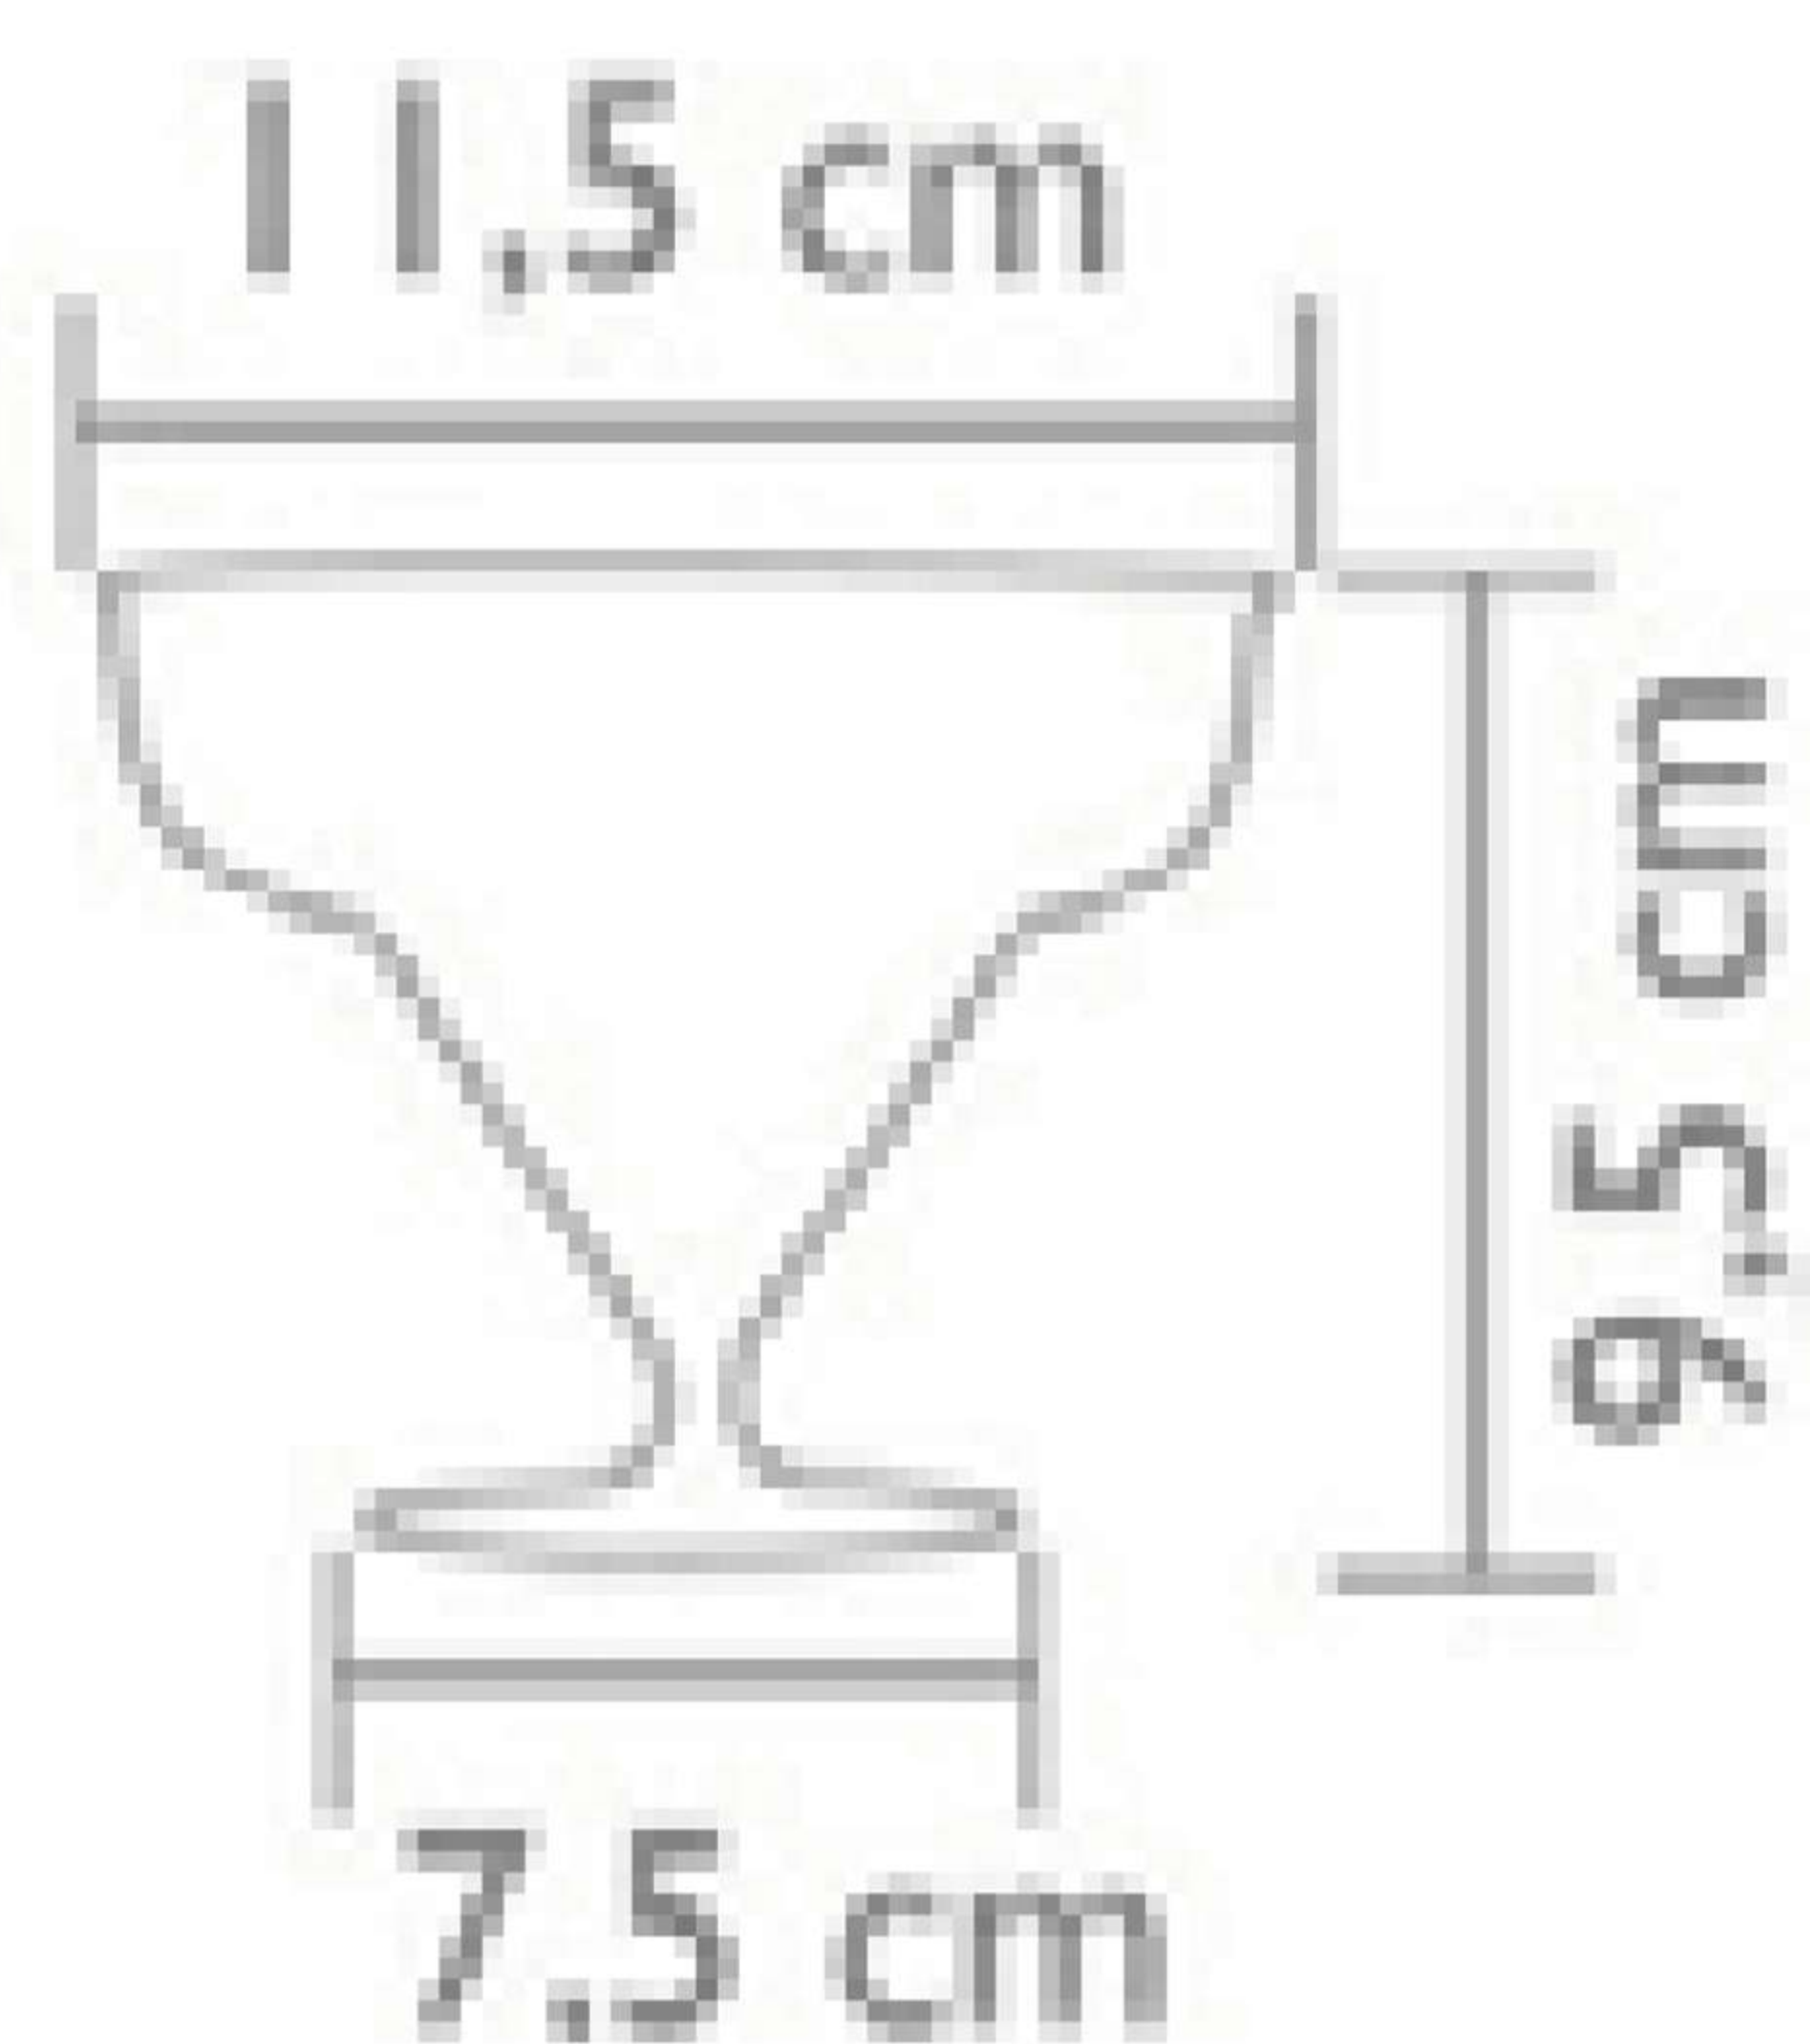

268

Taça Glória 400ml