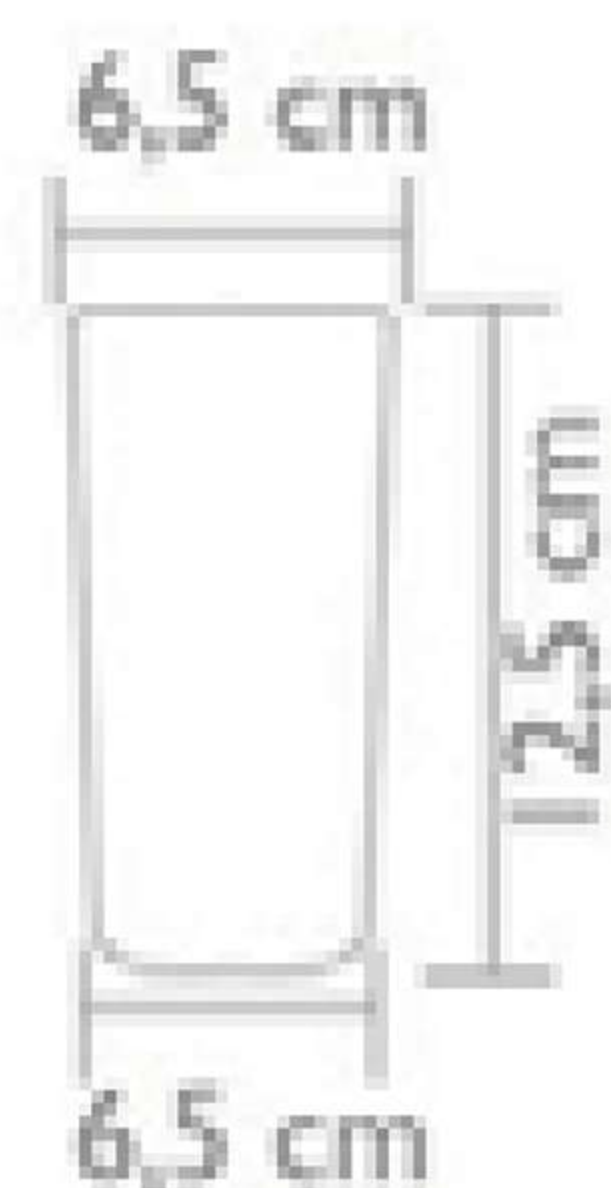

161
Copo Square 250ml