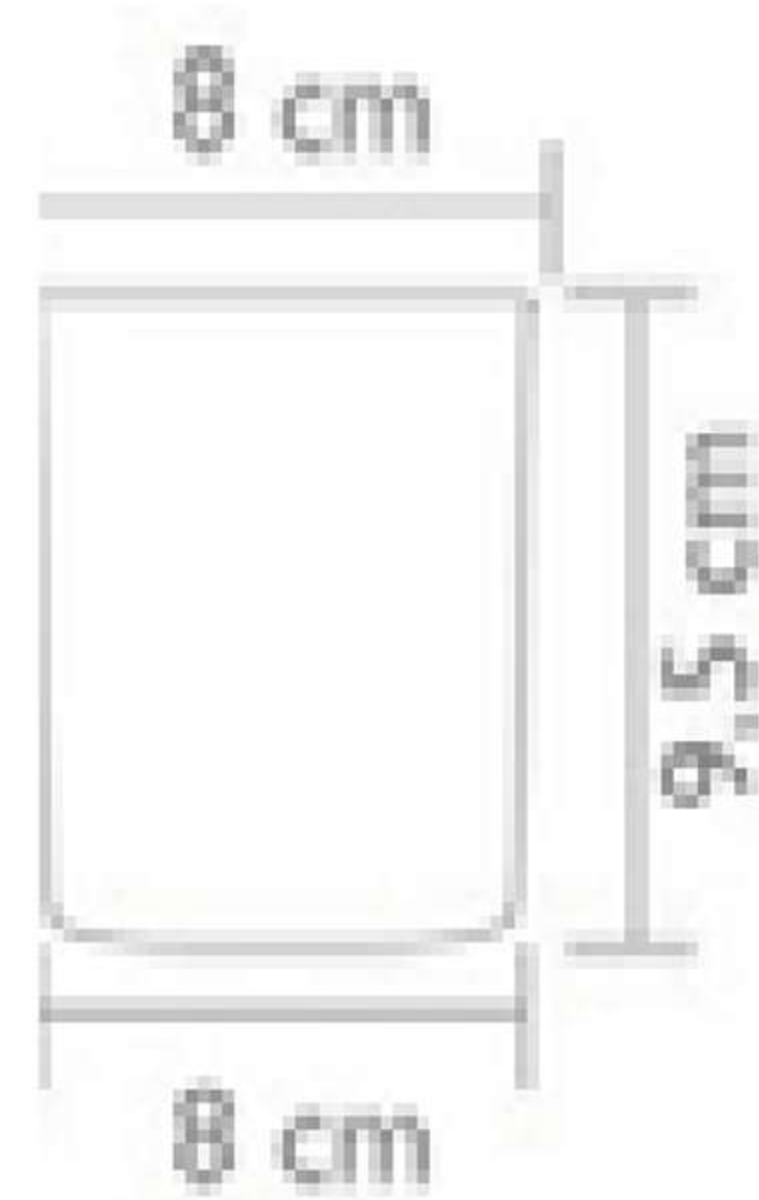

Bowl 1L

Ø 14,5cm

8cm

5,5cm

110
Copo Júnior 90ml

120
Copo Drink 350ml

130
Copo Kid 200ml

150
Copo Long Drink 300ml