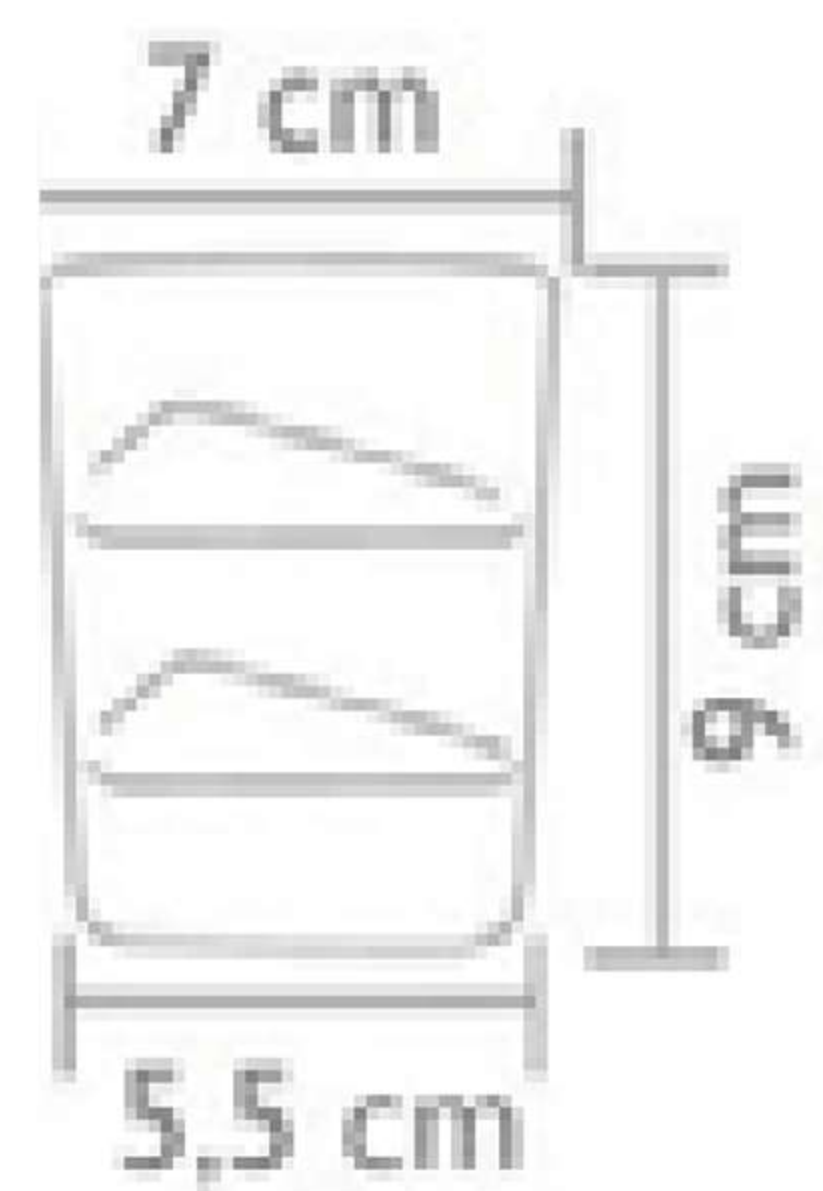

170
Copo Caldereta
Helicoidal 70ml