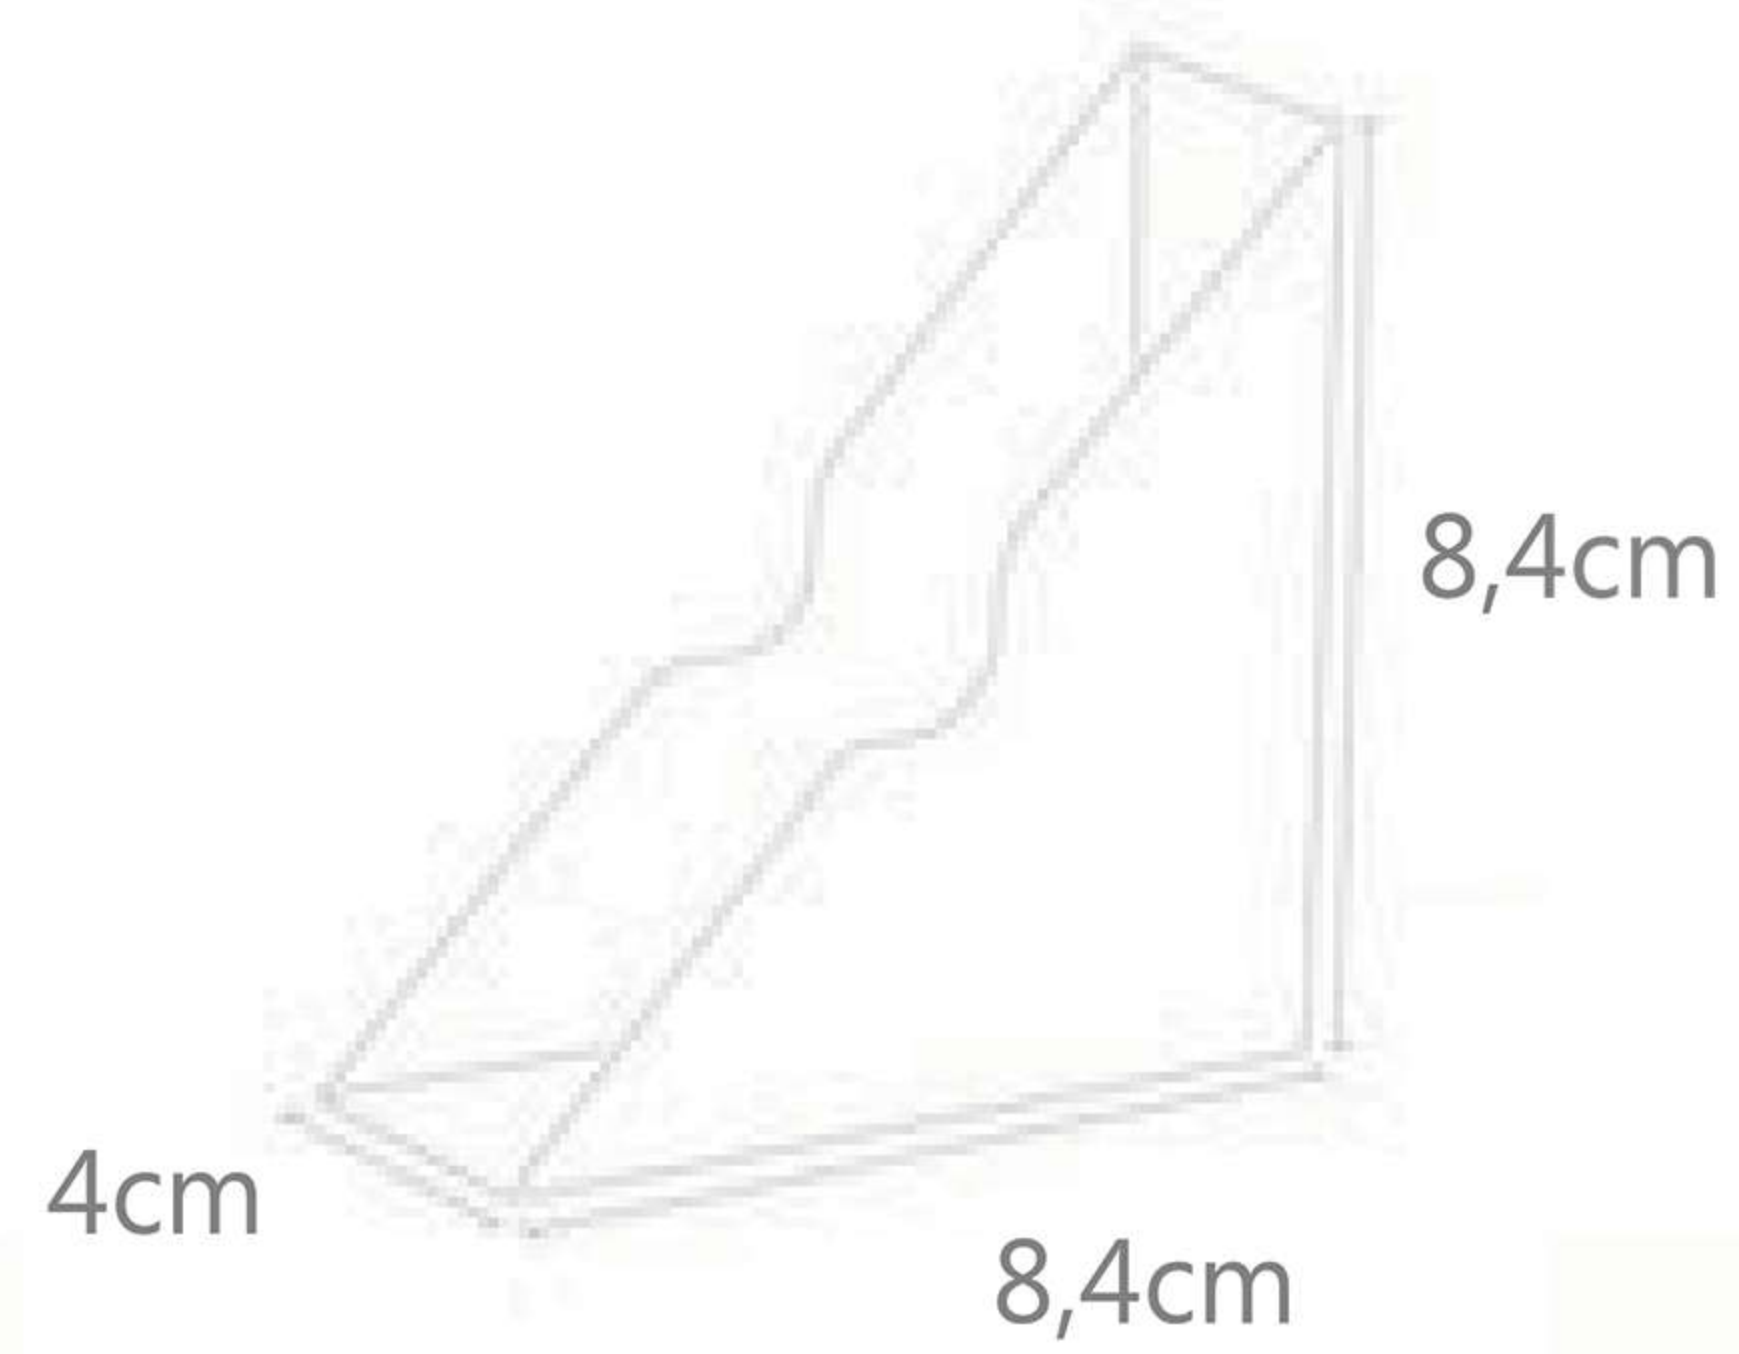

541
Organizador Ideia