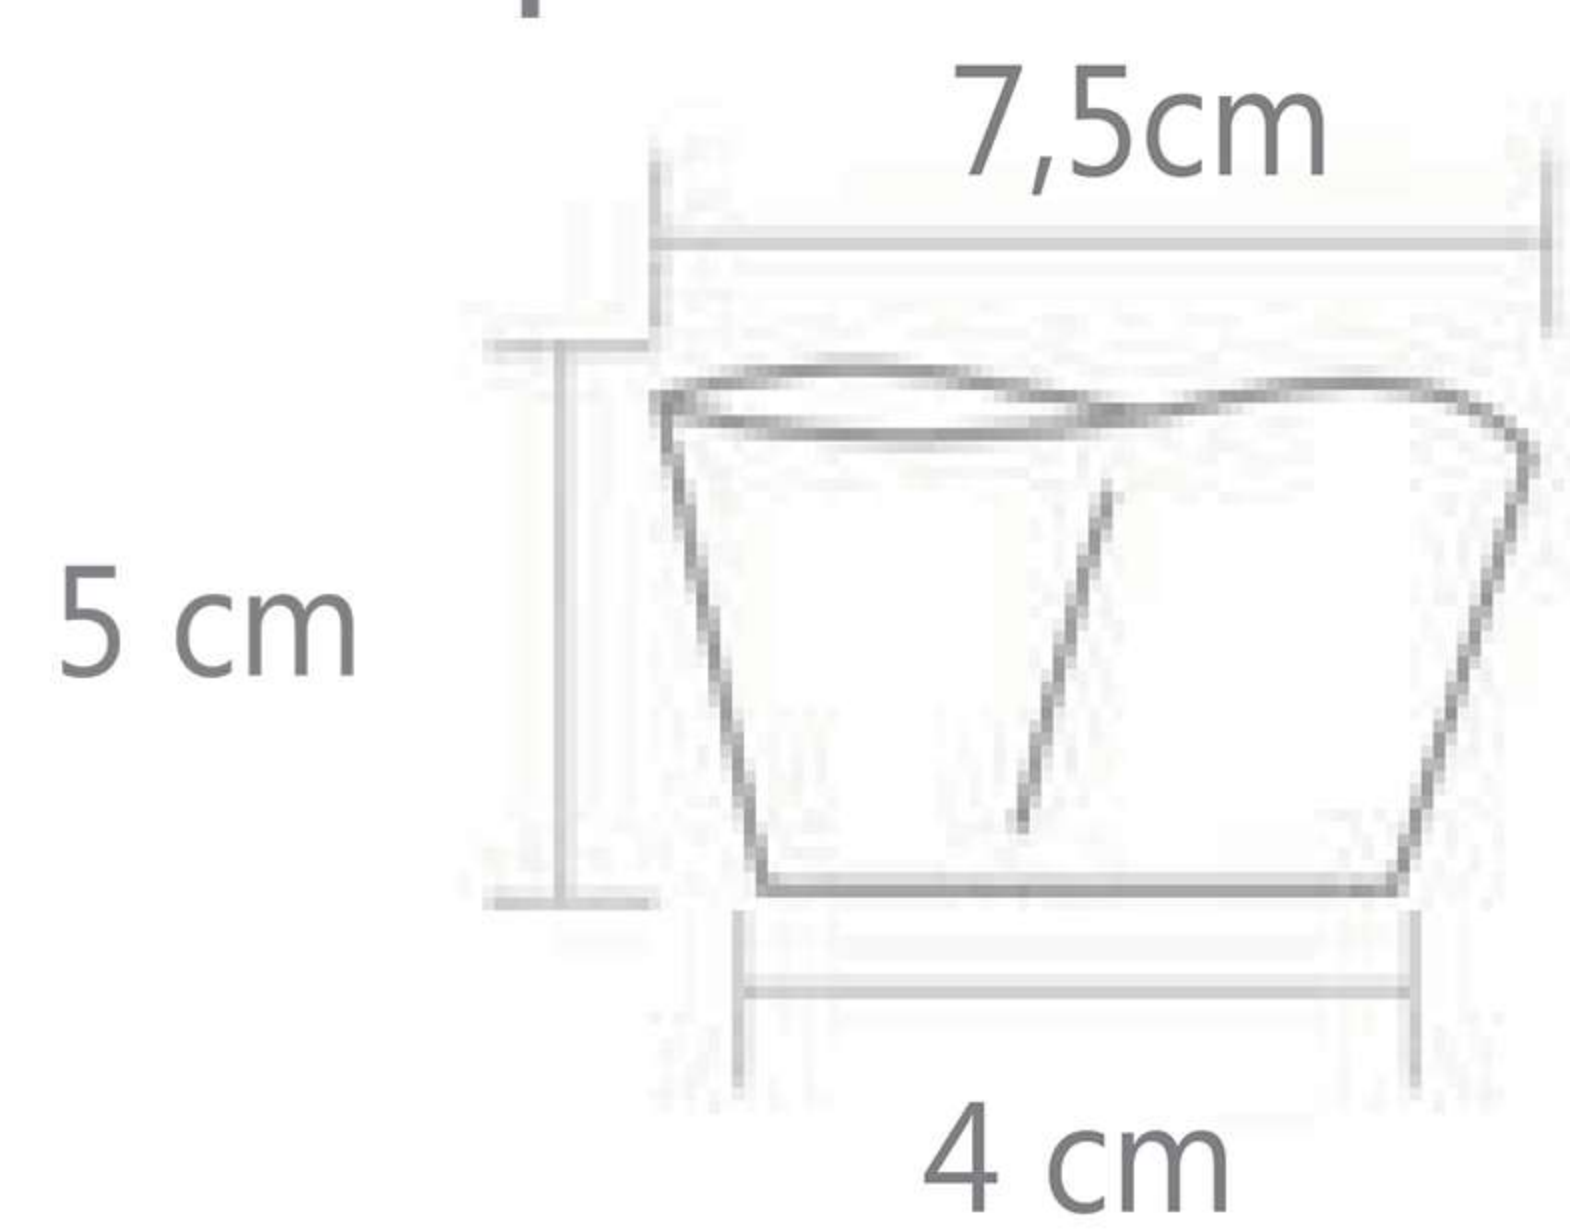

500

Petisqueira Pettit