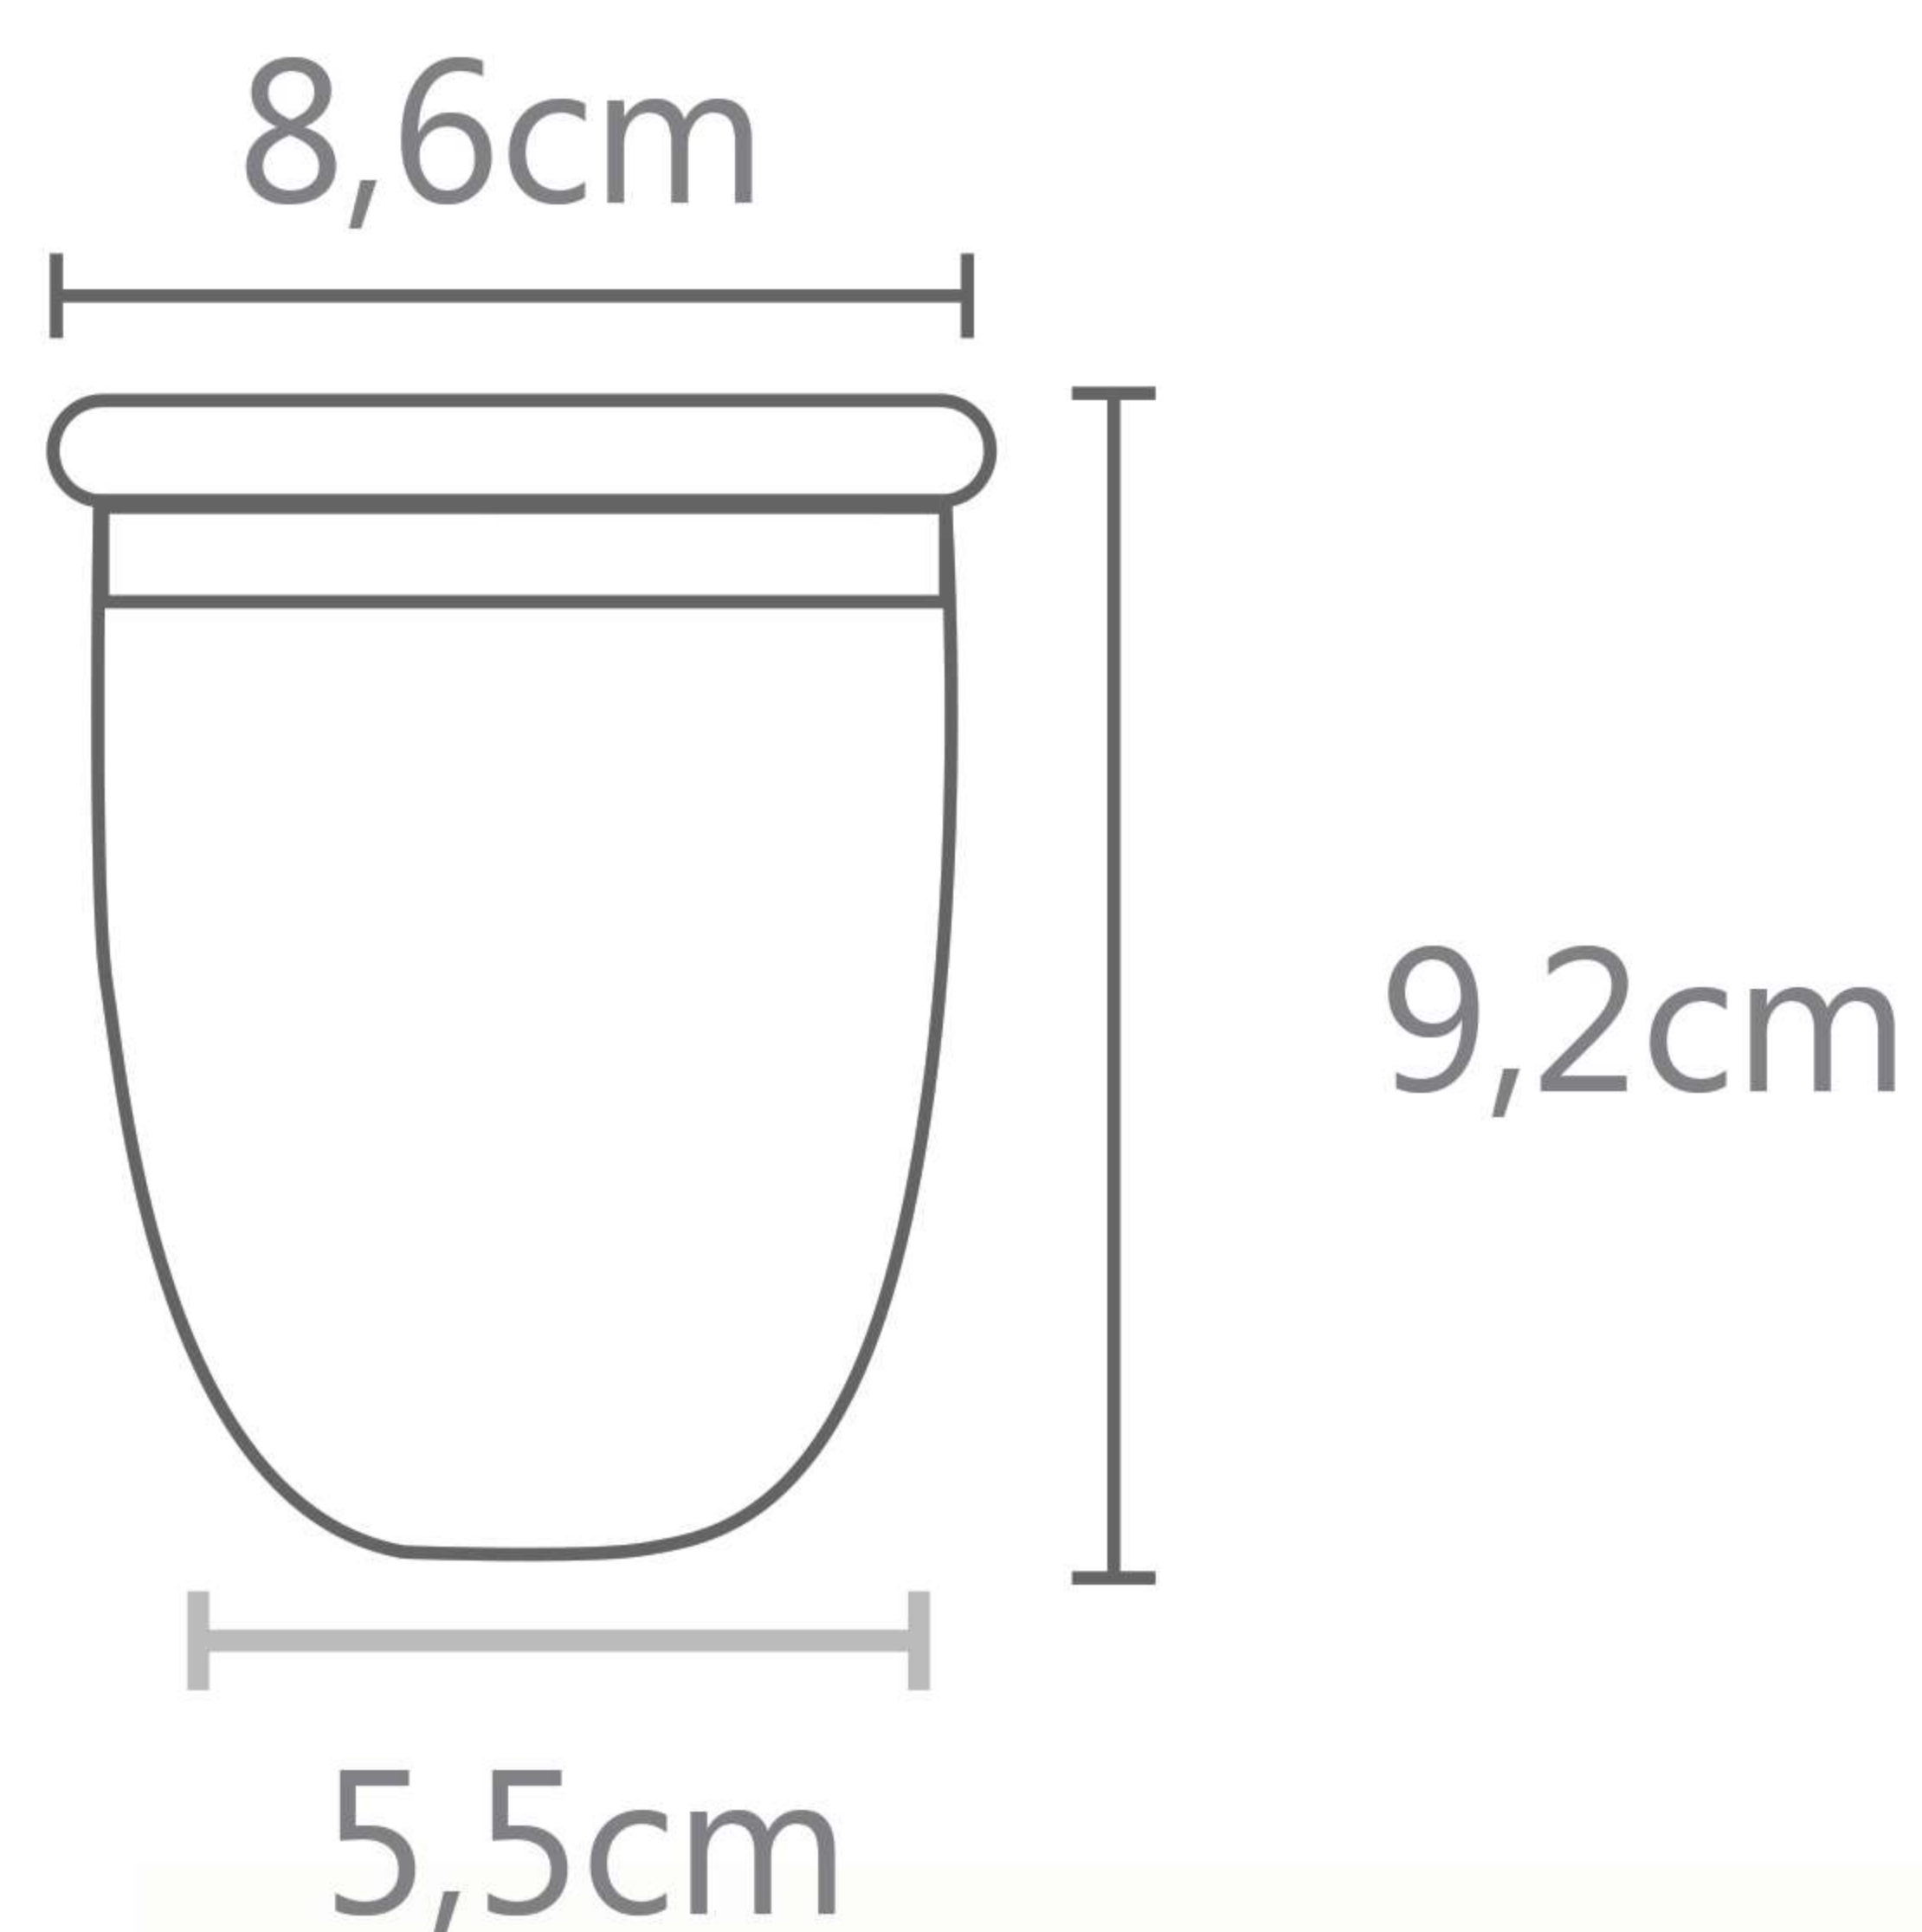

544

Pote para Condimentos com colher 300ml